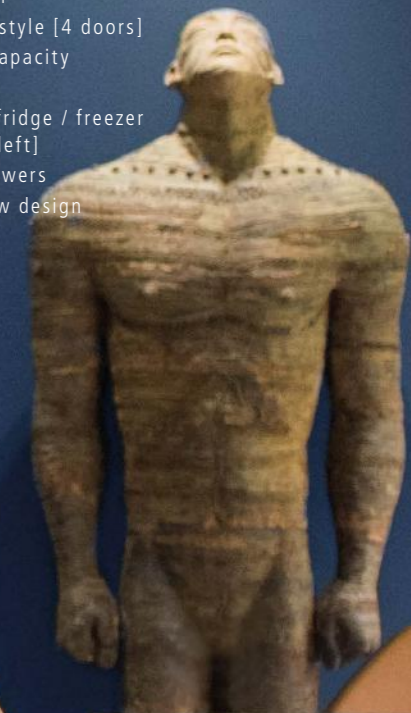

CAFF45GM

GUNMETAL FOUR DOOR FRIDGE FREEZER

- > 910mm width
- > French door style [4 doors]
- > 390 / 170L capacity
- > A+ energy
- > Convertible fridge / freezer zone [lower left]
- > 4 freezer drawers
- > Multi-air flow design
- > Frost free