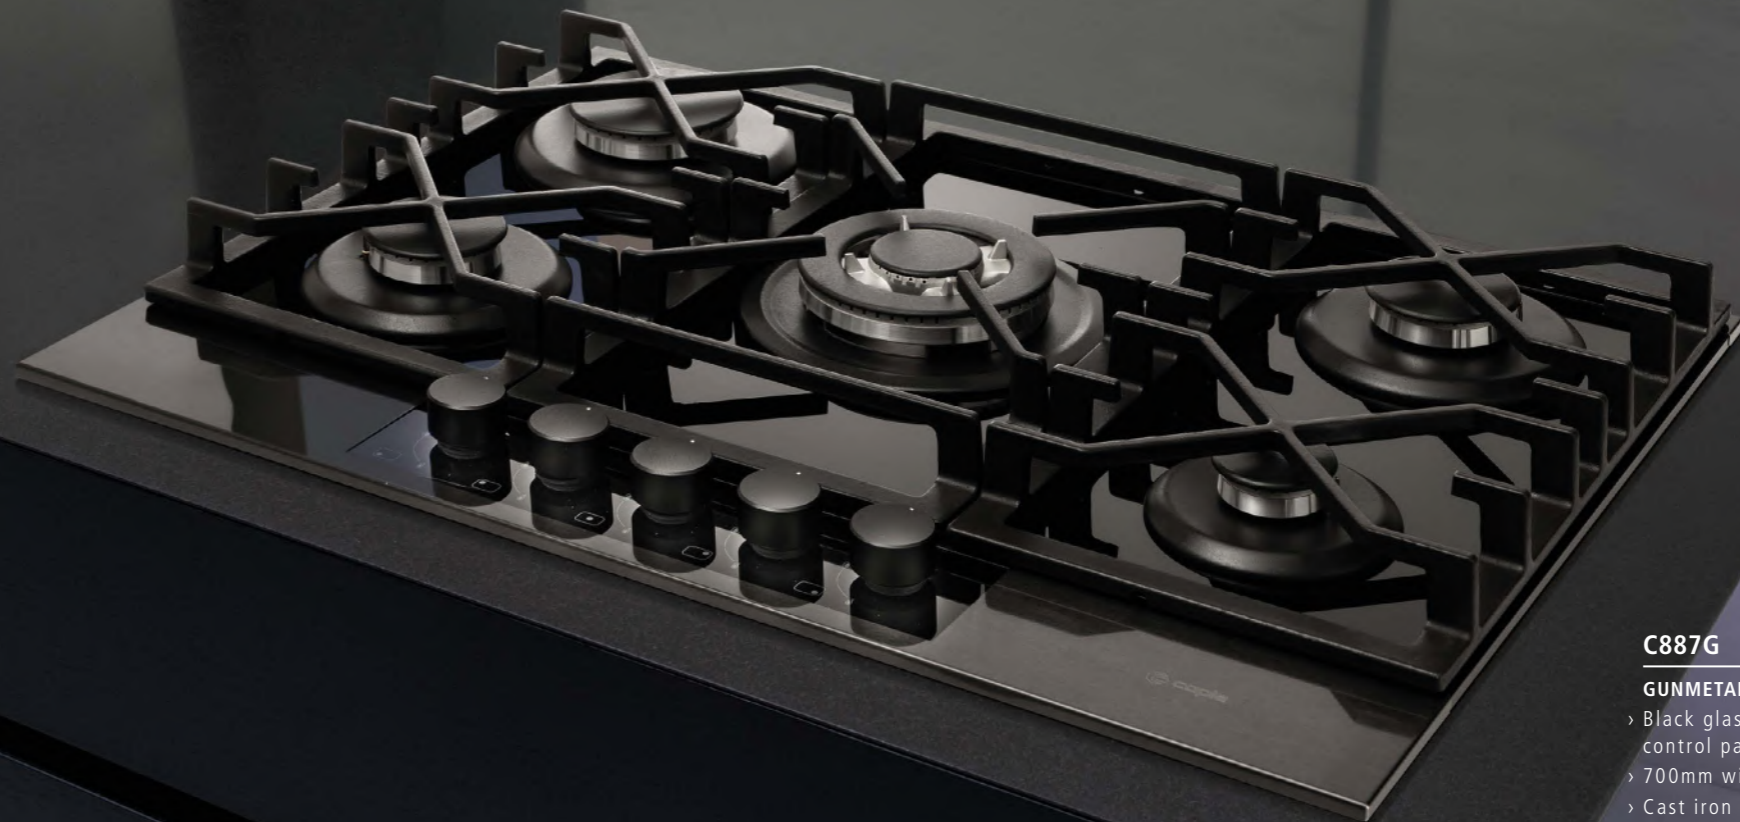

CM110GM

SENSE GUNMETAL BUILT-IN COMBI MICROWAVE

- › 10 functions
- › Touch control
- › 40ltr capacity
- › 8 Auto cooking programmes

This function evenly distributes hot air around the oven cavity. It reaches the desired temperature rapidly & there is no need to preheat, saving time & energy. Perfect for multi-level cooking without the transfer of smells or flavours and you can achieve even results.

ZEL900GM

GUNMETAL WALL CHIMNEY HOOD

- › 900mm width
- › Gunmetal with black glass
- › Illuminated LED touch controls
- › A energy
- › 612m³/h
- › Recirculation kit CAP61CF

PERFECT POWER

A well-engineered extractor hood does more than just help to capture odours from your kitchen. Be bold, and use it as a visual focal point too.

COOKING ON GAS

At Caple, we know how important it is to co-ordinate colours in the kitchen, which is why the gunmetal trend continues with the C887G gas hob.

C887G

GUNMETAL GAS HOB

- › Black glass and gunmetal control panel
- › 700mm width
- › Cast iron pan supports
- › Flame safety device
- › 5 burners

STYLISH VERSATILITY

Gunmetal will enrich and enhance any kitchen, giving it a modern twist.

The cool gunmetal CAFF45GM features smart LED touch controls, gunmetal trim interior and four large capacity compartments, one of which can be used as a fridge or a freezer – the perfect combination of style and substance.